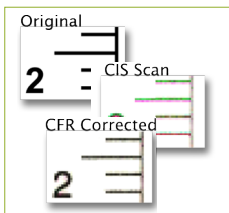

1 Scanning speeds depend on document width and computer configuration. Contex recommends Intel Core Duo, Core 2 Duo, or better processors, 2GB RAM, Hi-speed USB2.
Speed tests performed using Nextimage software, PC with Intel Core i5-2500 Quad processor, 8GB RAM, Hi-speed USB2, 7200rpm HDD, Windows 7 64-bit Ultimate.
2 Requires optional scanner stand.
3 Upgradable to 1200 dpi. This will also upgrade maximum resolution to 9600 dpi.
4 Signal Intensity Matching (SIGMA) is a Contex Patent. Sensor heating during a scan can cause inhomogeneous images. Thanks to Contex innovative thinking Contex SD 3600 series scanners will minimize sensor differences LIVE during a scan.

5 Color Fringe Removal (CFR) is a Contex Patent. Color Fringing is a natural consequence of CIS technology sequentially flashing R-G-B. Thanks to Contex innovative thinking CFR will remove this problem with advanced filter technology.
6 Contex applications creates industry standard raster file formats that can be used in any CAD or GIS application.
7 Requires optional Nextimage software.

All trademarks remain the property of their respective holders, and are used only to directly describe the product being provided. Their use in no way indicates any relationship between Contex A/S and the holders of the said trademarks.

An SD 3600 scanner is ideal for scanning technical documents and convenient to have in your office

Excellent lines with Contex CFR (Color Fringe Removal)