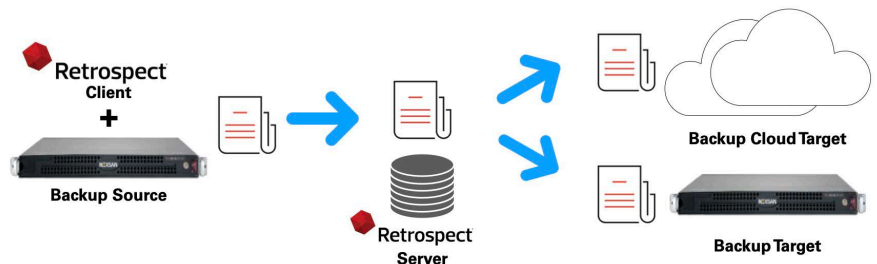

The EZ-NAS platform is delivered in an easy-to-configure 1U form factor, 4 drive array with up to 1.5GB/s of throughput and up to 72TB of raw capacity.

EZ-NAS Features are Built for SMBs and Beyond

The EZ-NAS platform delivers advanced enterprise features such as in-line compression, Active Directory support and data encryption. EZ-NAS also comes with Retrospect client built-in for optional add-on services including Cloud Connector, Anomaly Detection and Data Backup.

Simplified NAS Platform for Your Business Needs

The EZ-NAS has been specifically designed for simplified deployment and management.

The capabilities of the EZ-NAS enable it to be utilized for many data center applications such as edge repositories, digital video and media workflows and video surveillance deployments. The EZ-NAS can also protect your critical and high-value data from the unexpected because it is a reliable and high-performance target for many file backup applications.

With the optional Retrospect software license, the EZ-NAS uses the built-in Retrospect client for implementing secure backups, data sharing, and disaster recovery solutions.